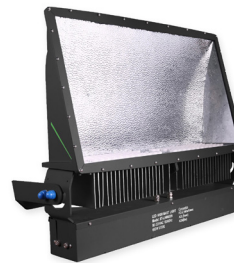

Typical Applications:

- Manufacturing and production metal buildings
- CNC machining and fabrication facilities
- Auto repair, detailing, and body shops
- Indoor sports facilities (pickleball, basketball, weight training)
- Commercial workshops requiring bright, uniform light coverage

PROCOURT™

300W / 400W

Nichia & Inventronics

FREEDOM™

600W / 800W

Nichia & Inventronics

High-Output Professional Sports Court Lighting

Professional-grade LED sports lighting for tennis, pickleball, and multi-court facilities. ProCourt delivers high-output illumination with precision asymmetric optics, glare control, and full cut-off distribution—suited for clubs, schools, municipal complexes, and glare-sensitive environments.