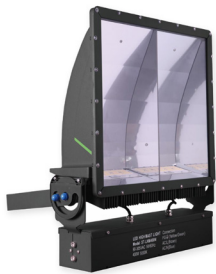

PROCOURT™

300W / 400W

Nichia & Inventronics